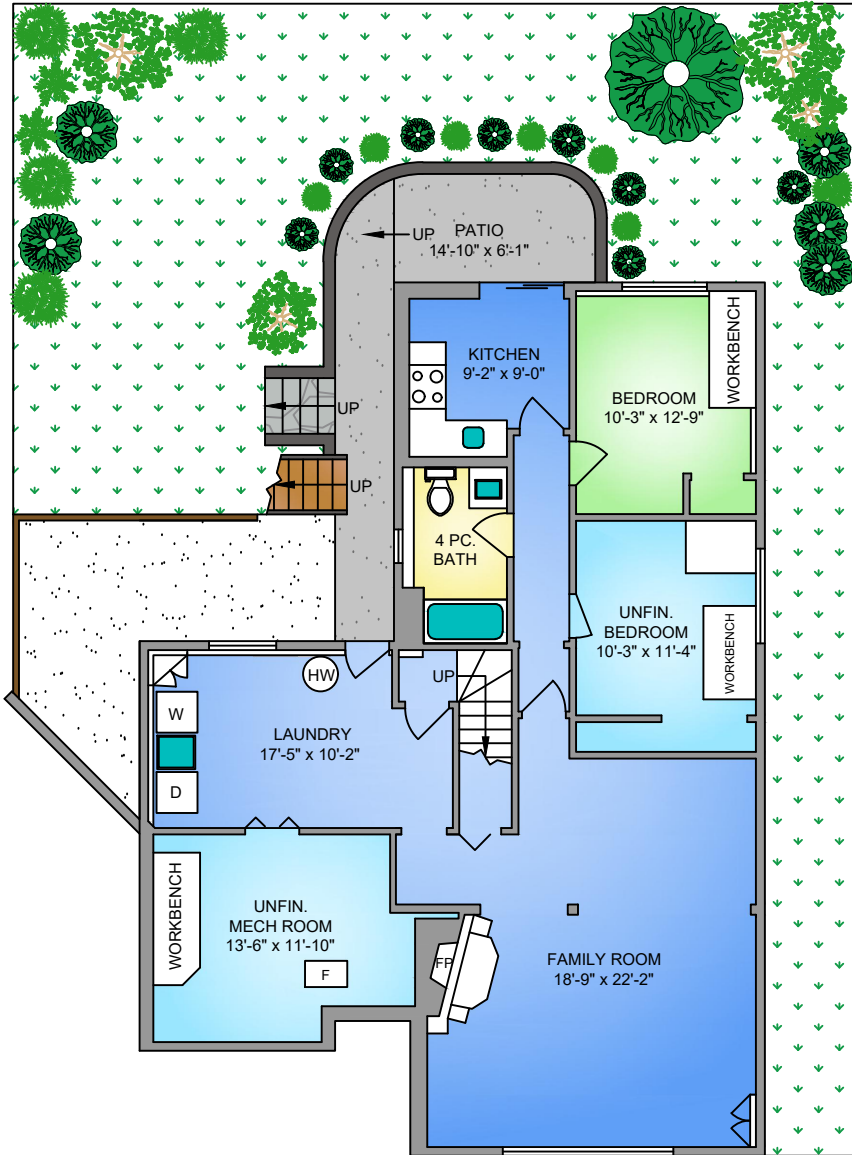

**LOWER FLOOR**  
**1056 SQ. FT.**  
 7'-4" CEILING HEIGHT

**MAIN FLOOR**  
**1383 SQ. FT.**  
 8' CEILING HEIGHT

250-884-9753  
 matt@propermeasure.com  
 www.propermeasure.com

NORTH

979 EAGLE ROCK TERRACE

NOVEMBER 22, 2021

PREPARED FOR THE EXCLUSIVE USE OF ROSEMARIE COLTERMAN AND TOM OAK  
 PLANS MAY NOT BE 100% ACCURATE, IF CRITICAL BUYER TO VERIFY.

FLOOR	AREA (SQ. FT.)			
	FINISHED	UNFINISHED	CARPOT	DECK / PATIO / PORCH
MAIN	1383	-	215	290
LOWER	1056	327	-	70
<b>TOTAL</b>	<b>2439</b>	<b>327</b>	<b>215</b>	<b>360</b>