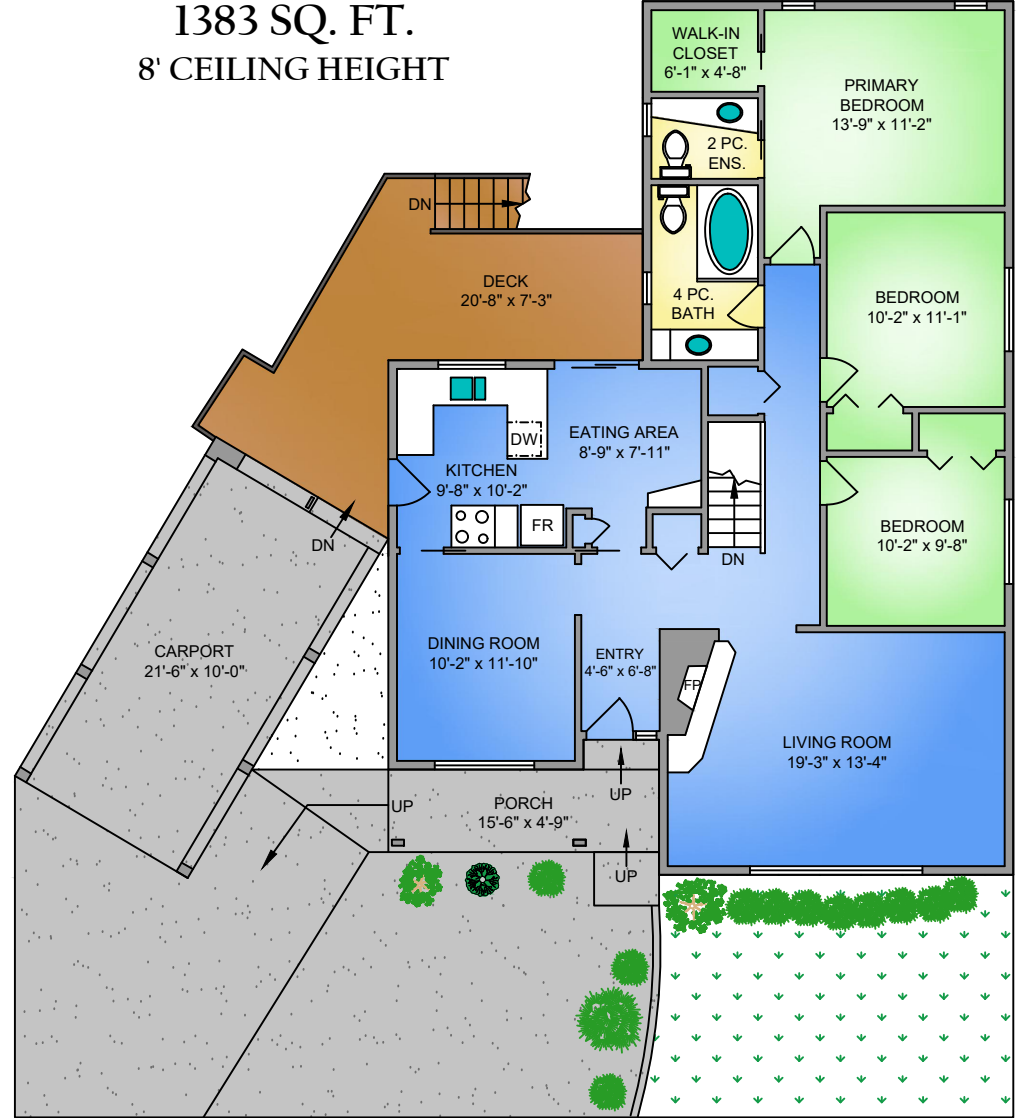

**LOWER FLOOR**  
**1056 SQ. FT.**  
 7'-4" CEILING HEIGHT

**MAIN FLOOR**  
**1383 SQ. FT.**  
 8' CEILING HEIGHT

250-884-9753  
 matt@propermeasure.com  
 www.propermeasure.com

NORTH

979 EAGLE ROCK TERRACE

NOVEMBER 22, 2021

PREPARED FOR THE EXCLUSIVE USE OF ROSEMARIE COLTERMAN AND TOM OAK  
 PLANS MAY NOT BE 100% ACCURATE, IF CRITICAL BUYER TO VERIFY.

FLOOR	AREA (SQ. FT.)			
	FINISHED	UNFINISHED	CARPOT	DECK / PATIO / PORCH
MAIN	1383	-	215	290
LOWER	1056	327	-	70
<b>TOTAL</b>	<b>2439</b>	<b>327</b>	<b>215</b>	<b>360</b>